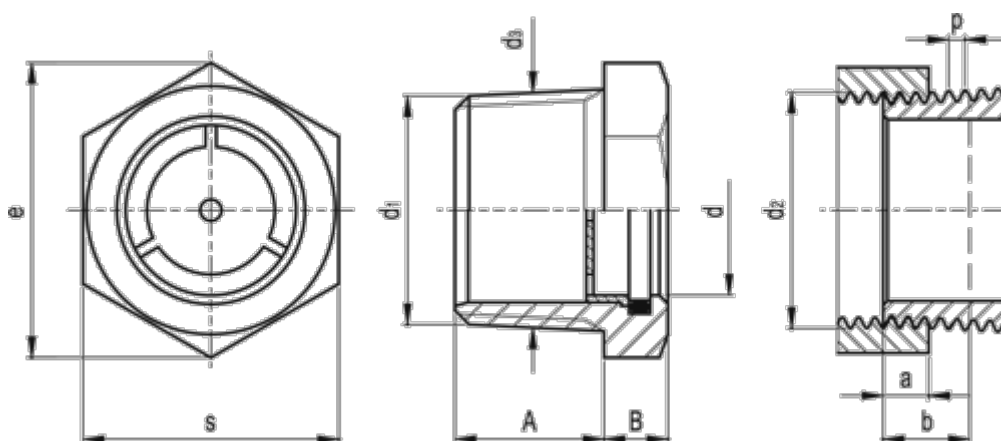

Data Sheet

Article number: 20676528

Description: E+G
Oil level indicator GN 743.7-24-R1-A

Measures

A = 21	e = 40.5
a = 10.4	p = 2.309
b = 16.8	s = 35.0
B = 9	
d = 24	
d1 = R 1	
d2 = Rp 1	
d3 = 33.2	